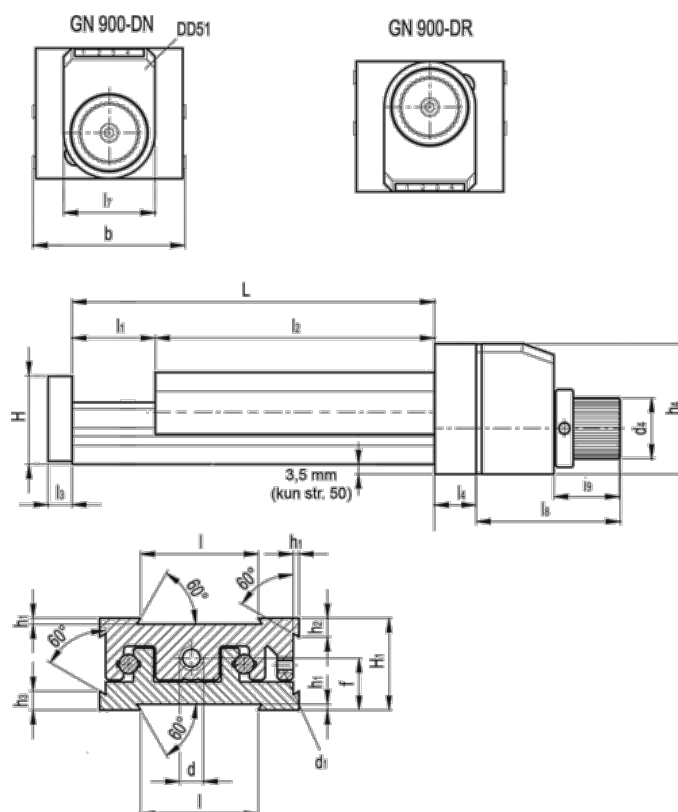

Article number: 20774033

Description: Adjustable slide unit
GN 900-120-260-100-DN-1

Measures

b = 120	h2 = 13.8	l7 = 33
d = M10x1	h3 = 13.8	l8 = 69
d1 = M5	h4 = 57	l9 = 41
d4 = 34	l = 80	
f = 26.3	L - l1 = 260-100	
H = 45.0	l2 = 160	
h1 = 2.0	l3 = 10	
H1 = 46	l4 = 18	